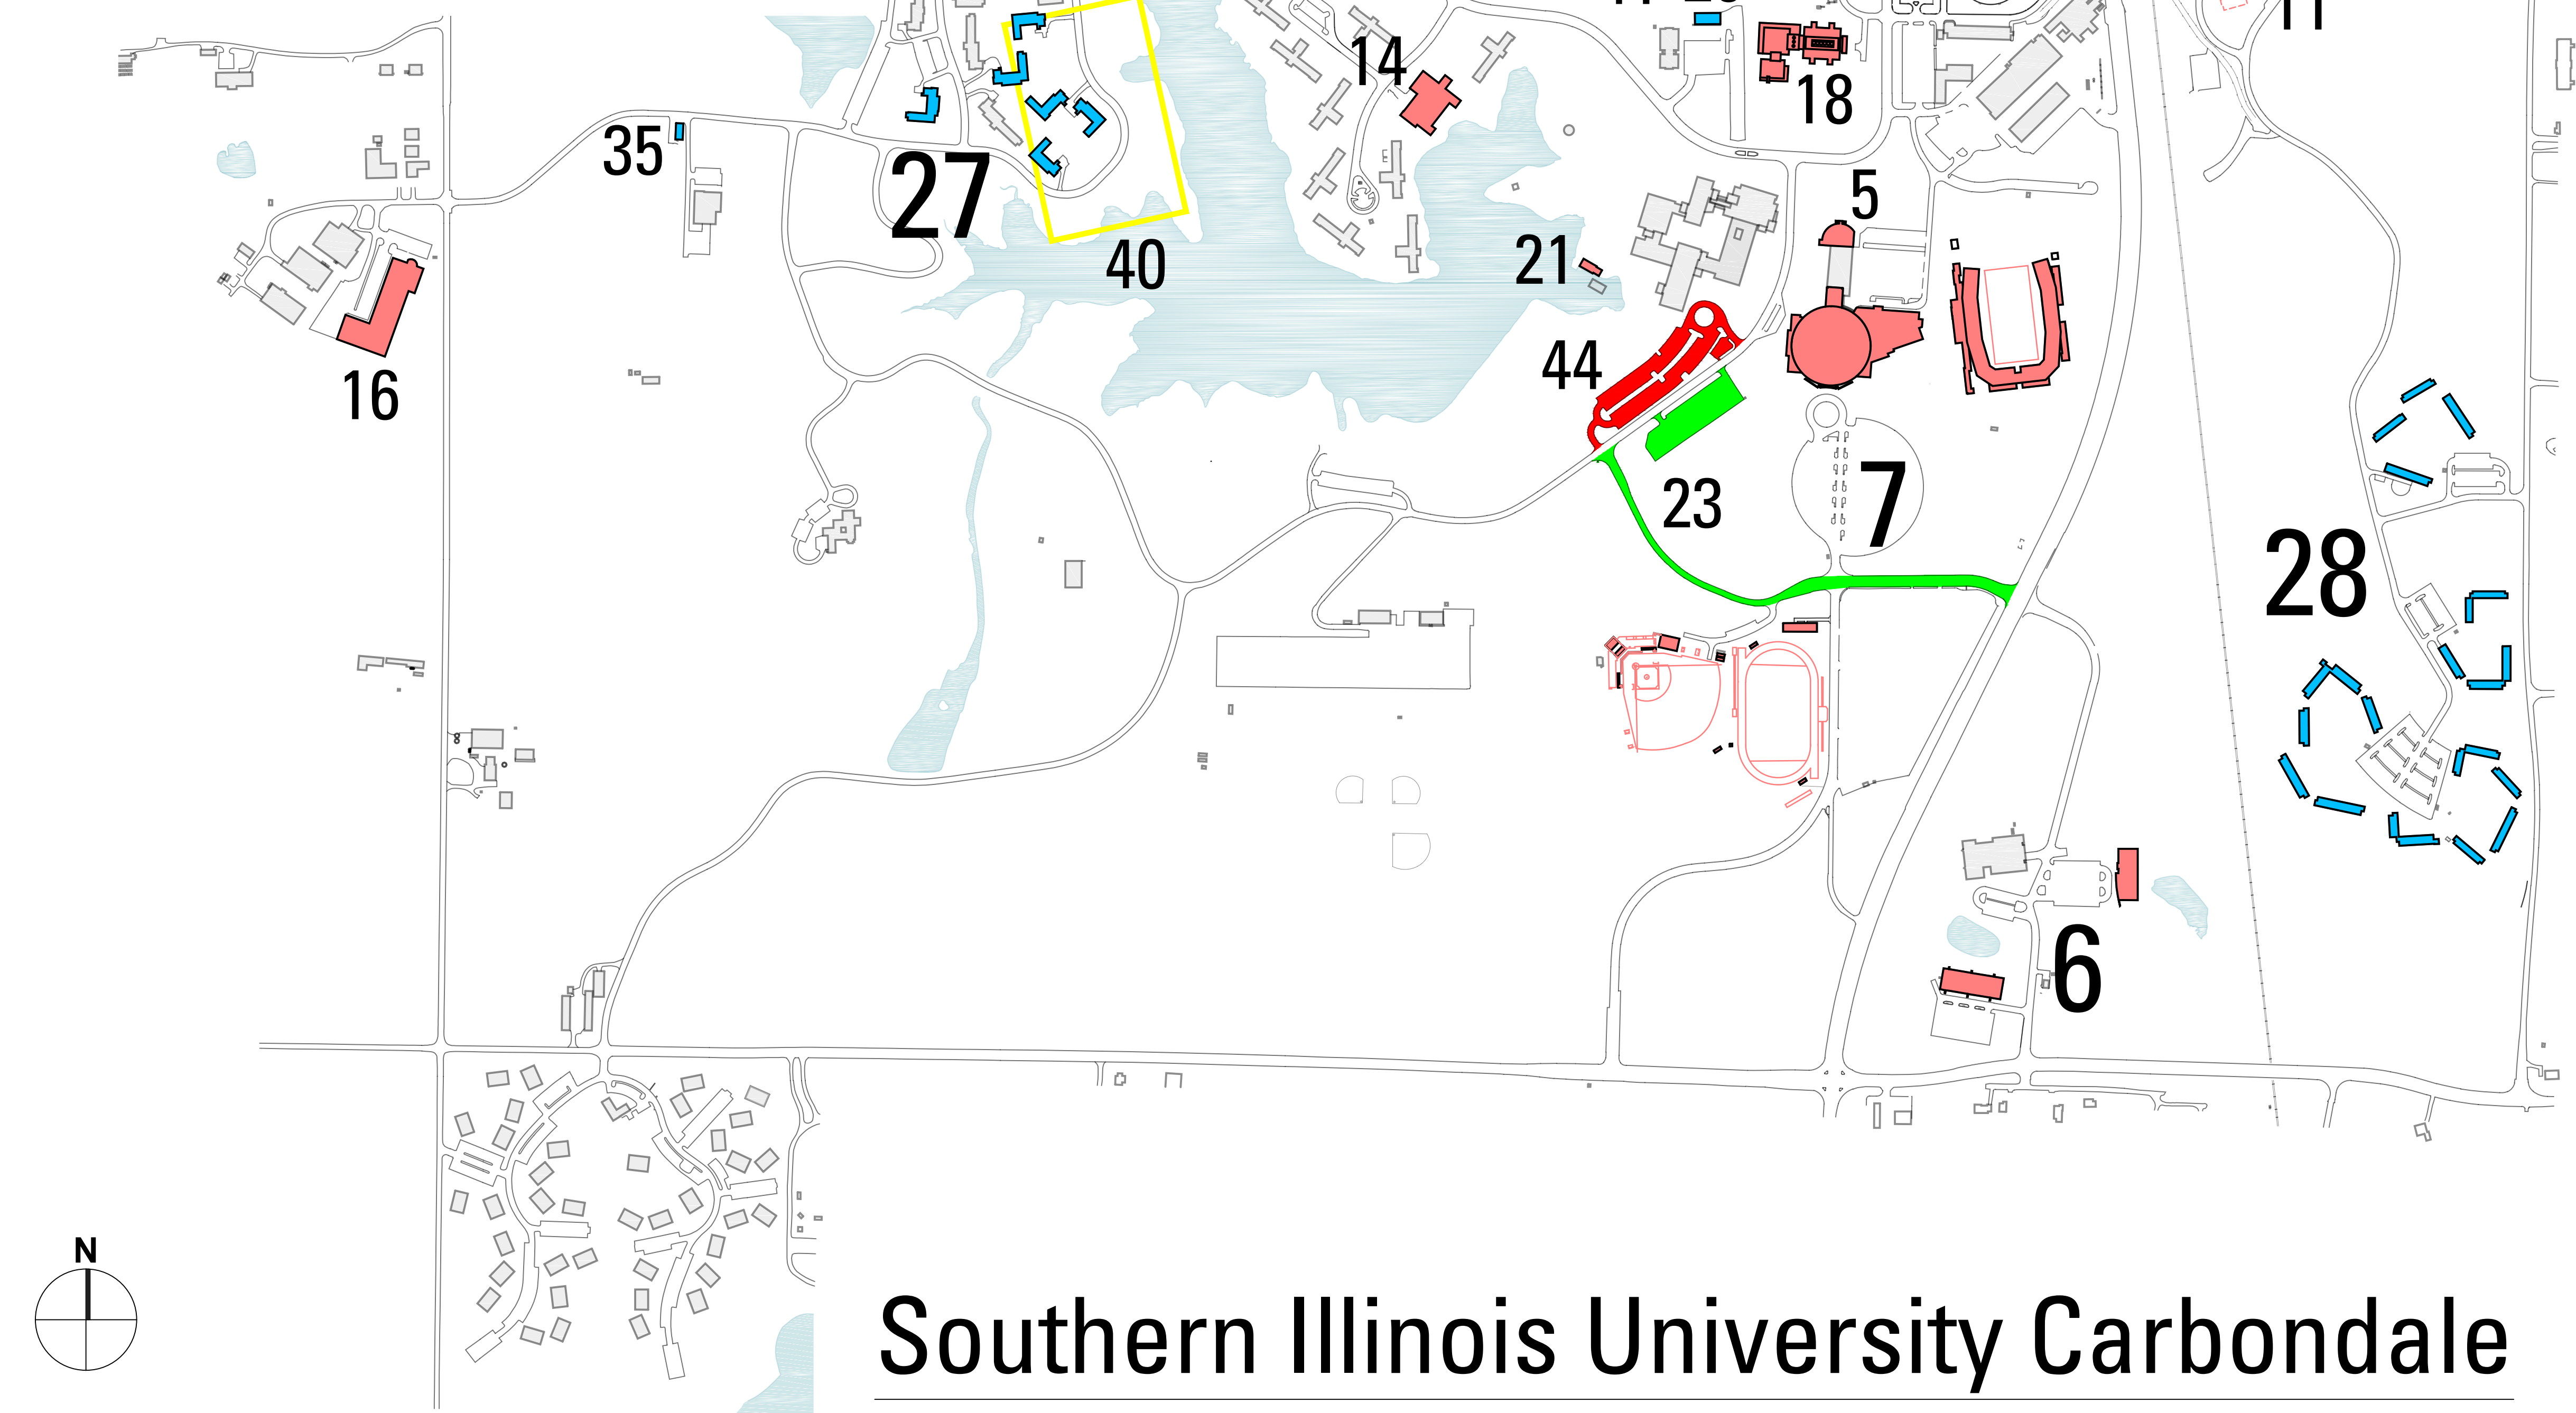

## Legend & Index

Completed	1	Morris Library Renovation	
	2	Altgeld Hall Renovation	
	3	Wall & Grand Apartments	
	4	Student Health Center	
	5	Troutt-Wittman Academic and Training Center	
	6	Southern Illinois Research Park One Enterprise Place One Innovation Place	
	7	Saluki Way Saluki Stadium SIU Arena Renovation Boydston Center Lew Hartzog Track and Field Complex Richard "Itchy" Jones Stadium Renovation	
	8	Student Services Building	
	9	Major Pedestrian Walkways Faner Pedestrian Mall Student Services Plaza	
	10	Transportation Education Center	
	11	Triads Demolition	
	12	Pulliam Hall Renovation	
	13	Quigley Hall Renovation	
	14	Lentz Hall Renovation	
	15	Trueblood Hall Renovation	
	16	McLafferty Annex Renovation	
	17	Faner Hall HVAC Renovation	
	18	Neckers Building HVAC Renovation	
	19	Agriculture Greenhouse Demolition	
	20	Bike/Pedestrian Path (City Project)	
	21	Ralph E. Becker Pavilion Renovation	
In Construction	22	Woody Hall Renovation	
	23	Parking Lot 52 & Saluki Drive Repaving	
Future Demolition	24	Washington Square Buildings A1, A2, B, C, and D	
	25	Blue Barracks	
	26	Quonset Building T-29	
	27	Greek Row	
	28	Southern Hills	
	29	Schneider Hall	
	30	808 South Forest Avenue	
	31	910 South Forest Avenue	
	32	913 South Oakland Avenue	
	33	1001 South Oakland Avenue	
	34	1003 South Oakland Avenue	
	35	1435 Poultry Center Road	
	36	1205 West Chautauqua Street	
	37	1209 West Chautauqua Street	
	Future	38	Alumni/Foundation Building
		39	Realignment of Washington Street & New Parking Lot 55
40		University Housing/Residence Hall	
On Hold	41	Agriculture Greenhouse Replacement	
	42	Plant Biology Greenhouse and Conservatory Replacement	
	43	Communications Building Renovation	
	44	Parking Lot 37 Repaving	
	45	Lawson Hall Renovation	

Southern Illinois Airport

# Southern Illinois University Carbondale