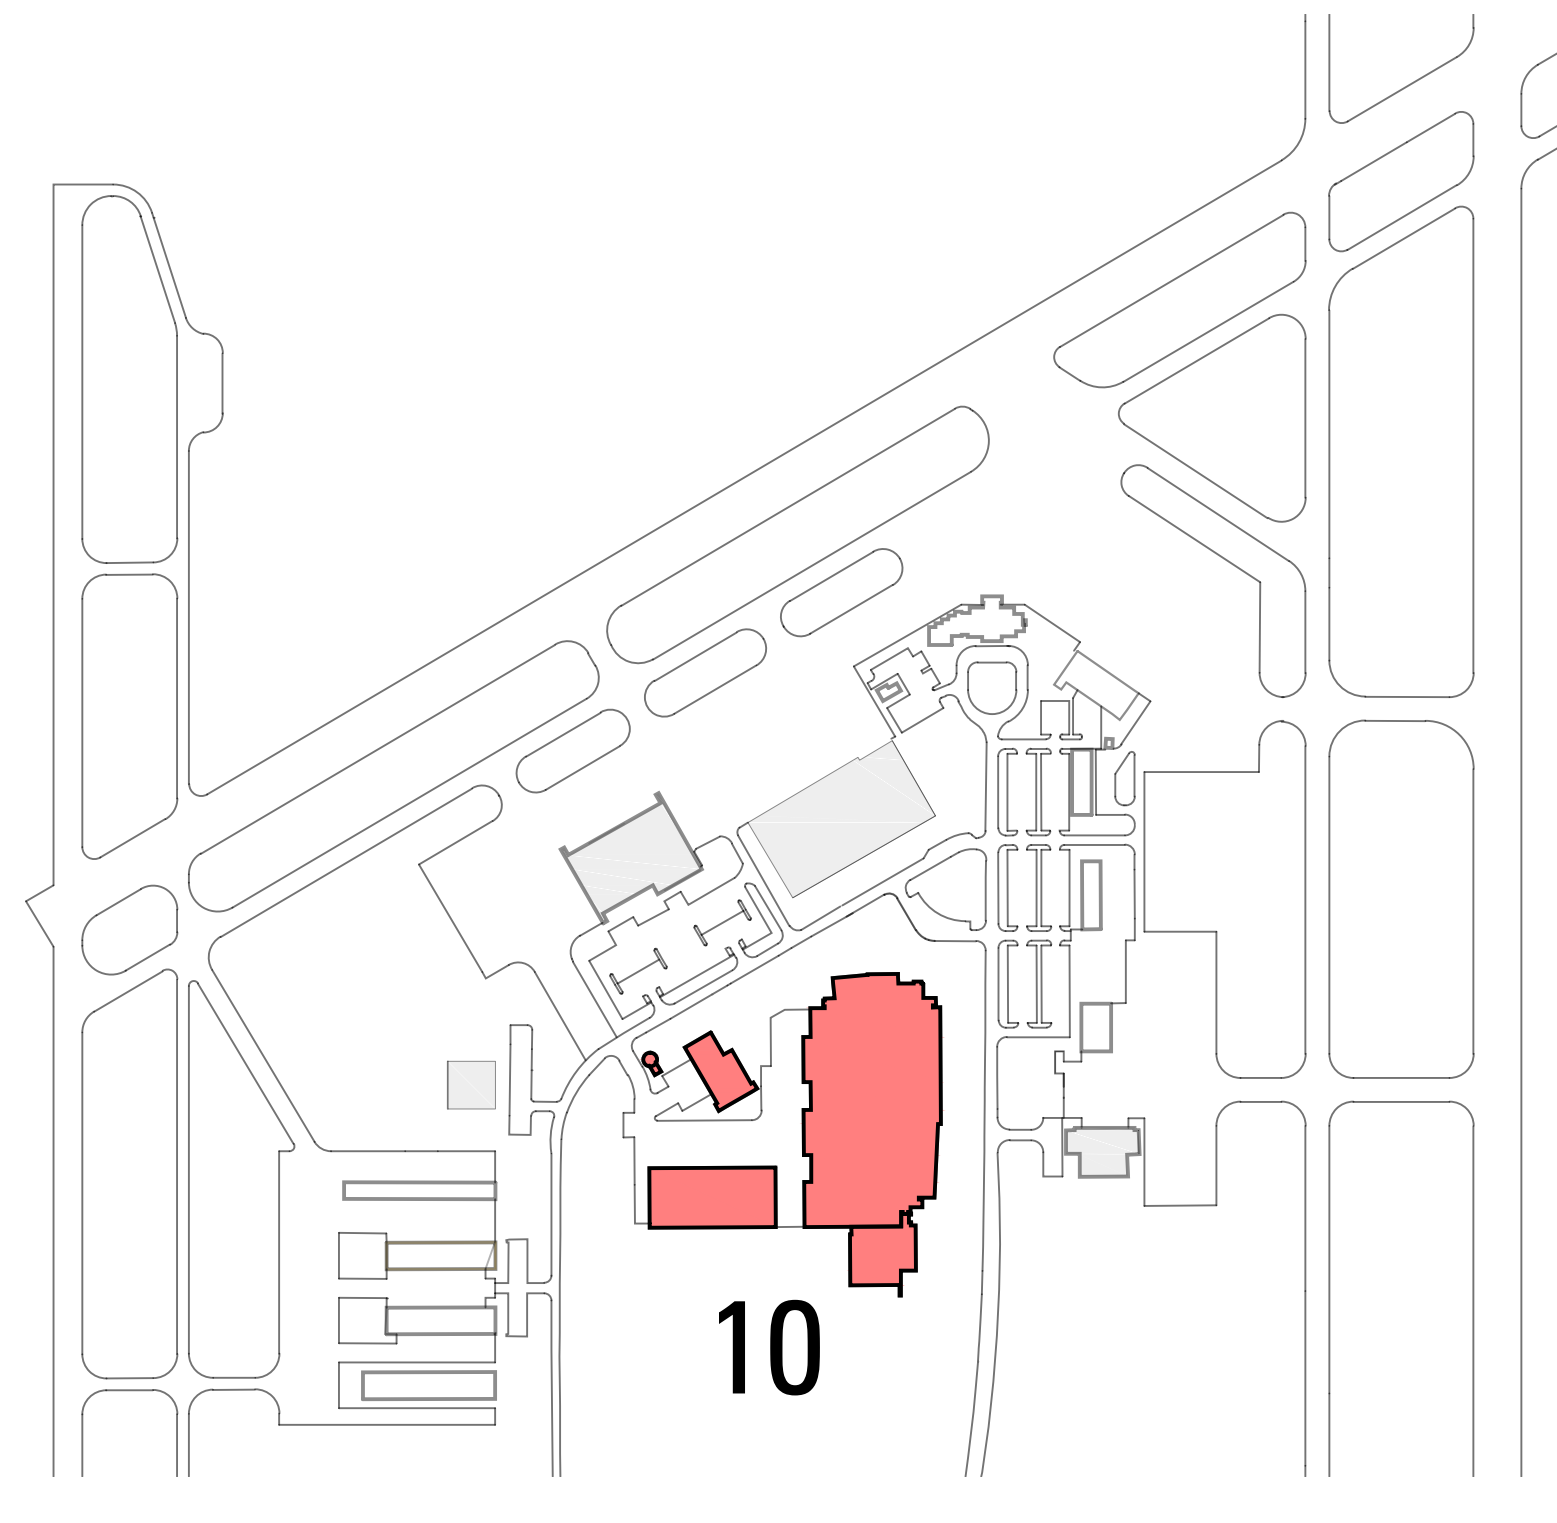

## Legend & Index

Completed	1	Morris Library Renovation	
	2	Altgeld Hall Renovation	
	3	Wall & Grand Apartments	
	4	Student Health Center	
	5	Troutt-Wittman Academic and Training Center	
	6	Southern Illinois Research Park One Enterprise Place One Innovation Place	
	7	Saluki Way Saluki Stadium SIU Arena Renovation Boydston Center Lew Hartzog Track and Field Complex Richard "Itchy" Jones Stadium Renovation	
	8	Student Services Building	
	9	Major Pedestrian Walkways Faner Pedestrian Mall Student Services Plaza	
	10	Transportation Education Center	
	11	Triads Demolition	
	12	Pulliam Hall Renovation	
	13	Quigley Hall Renovation	
	14	Lentz Hall Renovation	
	15	Trueblood Hall Renovation	
	16	McLafferty Annex Renovation	
	17	Faner Hall HVAC Renovation	
	18	Neckers Building HVAC Renovation	
	19	Agriculture Greenhouse Demolition	
	20	Bike/Pedestrian Path (City Project)	
	21	Ralph E. Becker Pavilion Renovation	
In Construction	22	Woody Hall Renovation	
	23	Parking Lot 52 & Saluki Drive Repaving	
Future Demolition	24	Washington Square Buildings A1, A2, B, C, and D	
	25	Blue Barracks	
	26	Quonset Building T-29	
	27	Greek Row	
	28	Southern Hills	
	29	Schneider Hall	
	30	808 South Forest Avenue	
	31	910 South Forest Avenue	
	32	913 South Oakland Avenue	
	33	1001 South Oakland Avenue	
	34	1003 South Oakland Avenue	
	35	1435 Poultry Center Road	
	36	1205 West Chautauqua Street	
	37	1209 West Chautauqua Street	
	Future	38	Alumni/Foundation Building
		39	Realignment of Washington Street & New Parking Lot 55
40		University Housing/Residence Hall	
On Hold	41	Agriculture Greenhouse Replacement	
	42	Plant Biology Greenhouse and Conservatory Replacement	
	43	Communications Building Renovation	
	44	Parking Lot 37 Repaving	
	45	Lawson Hall Renovation	