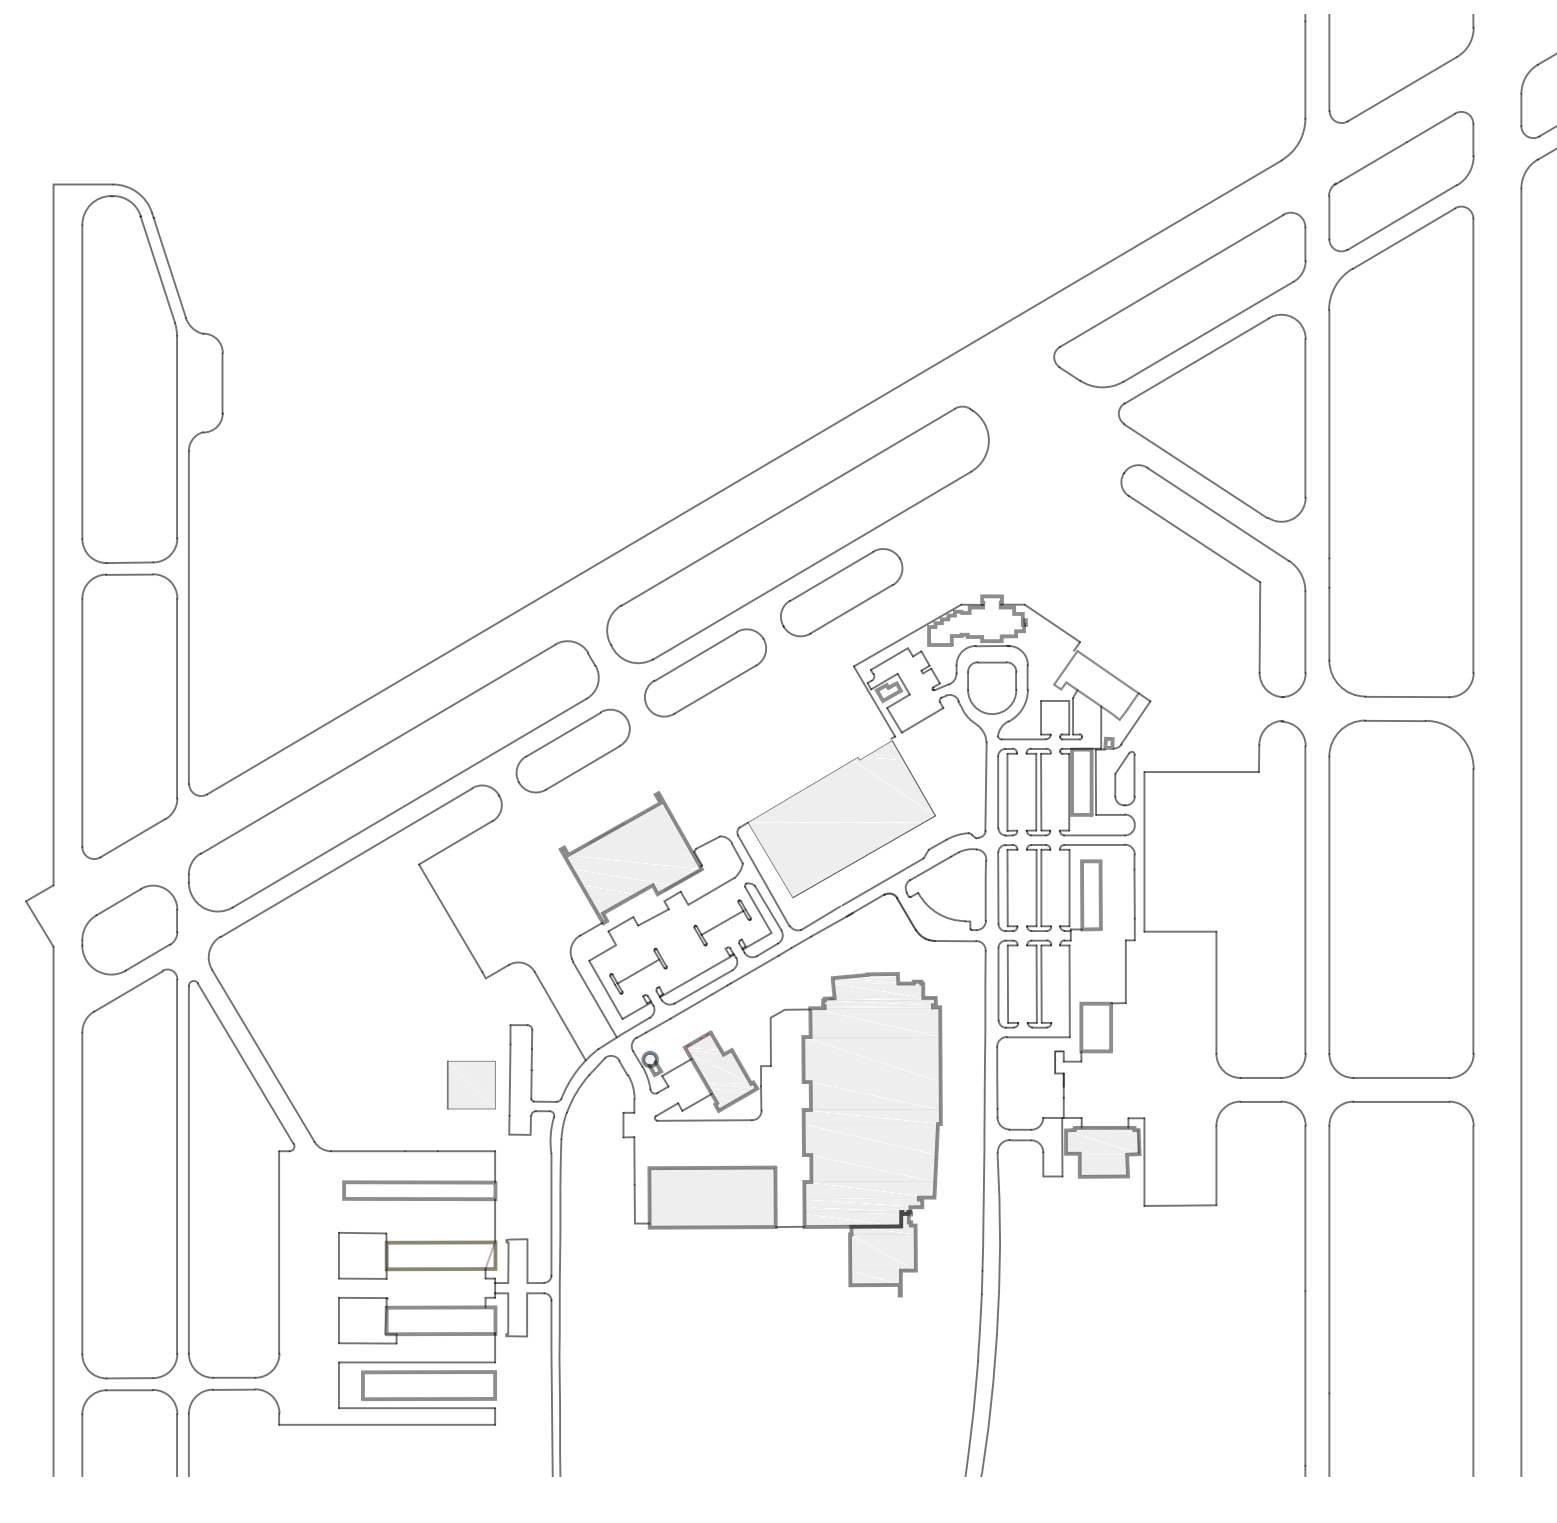

Legend & Index

Future Demolition	24	Washington Square Buildings A1, A2, B, C, and D
	25	Blue Barracks
	26	Quonset Building T-29
	27	Greek Row
	28	Southern Hills
	29	Schneider Hall
	30	808 South Forest Avenue
	31	910 South Forest Avenue
	32	913 South Oakland Avenue
	33	1001 South Oakland Avenue
	34	1003 South Oakland Avenue
	35	1435 Poultry Center Road
	36	1205 West Chautauqua Street
37	1209 West Chautauqua Street	
Future	38	Alumni/Foundation Building
	39	Realignment of Washington Street & New Parking Lot 55
	40	University Housing/Residence Hall

Southern Illinois Airport

Southern Illinois University Carbondale