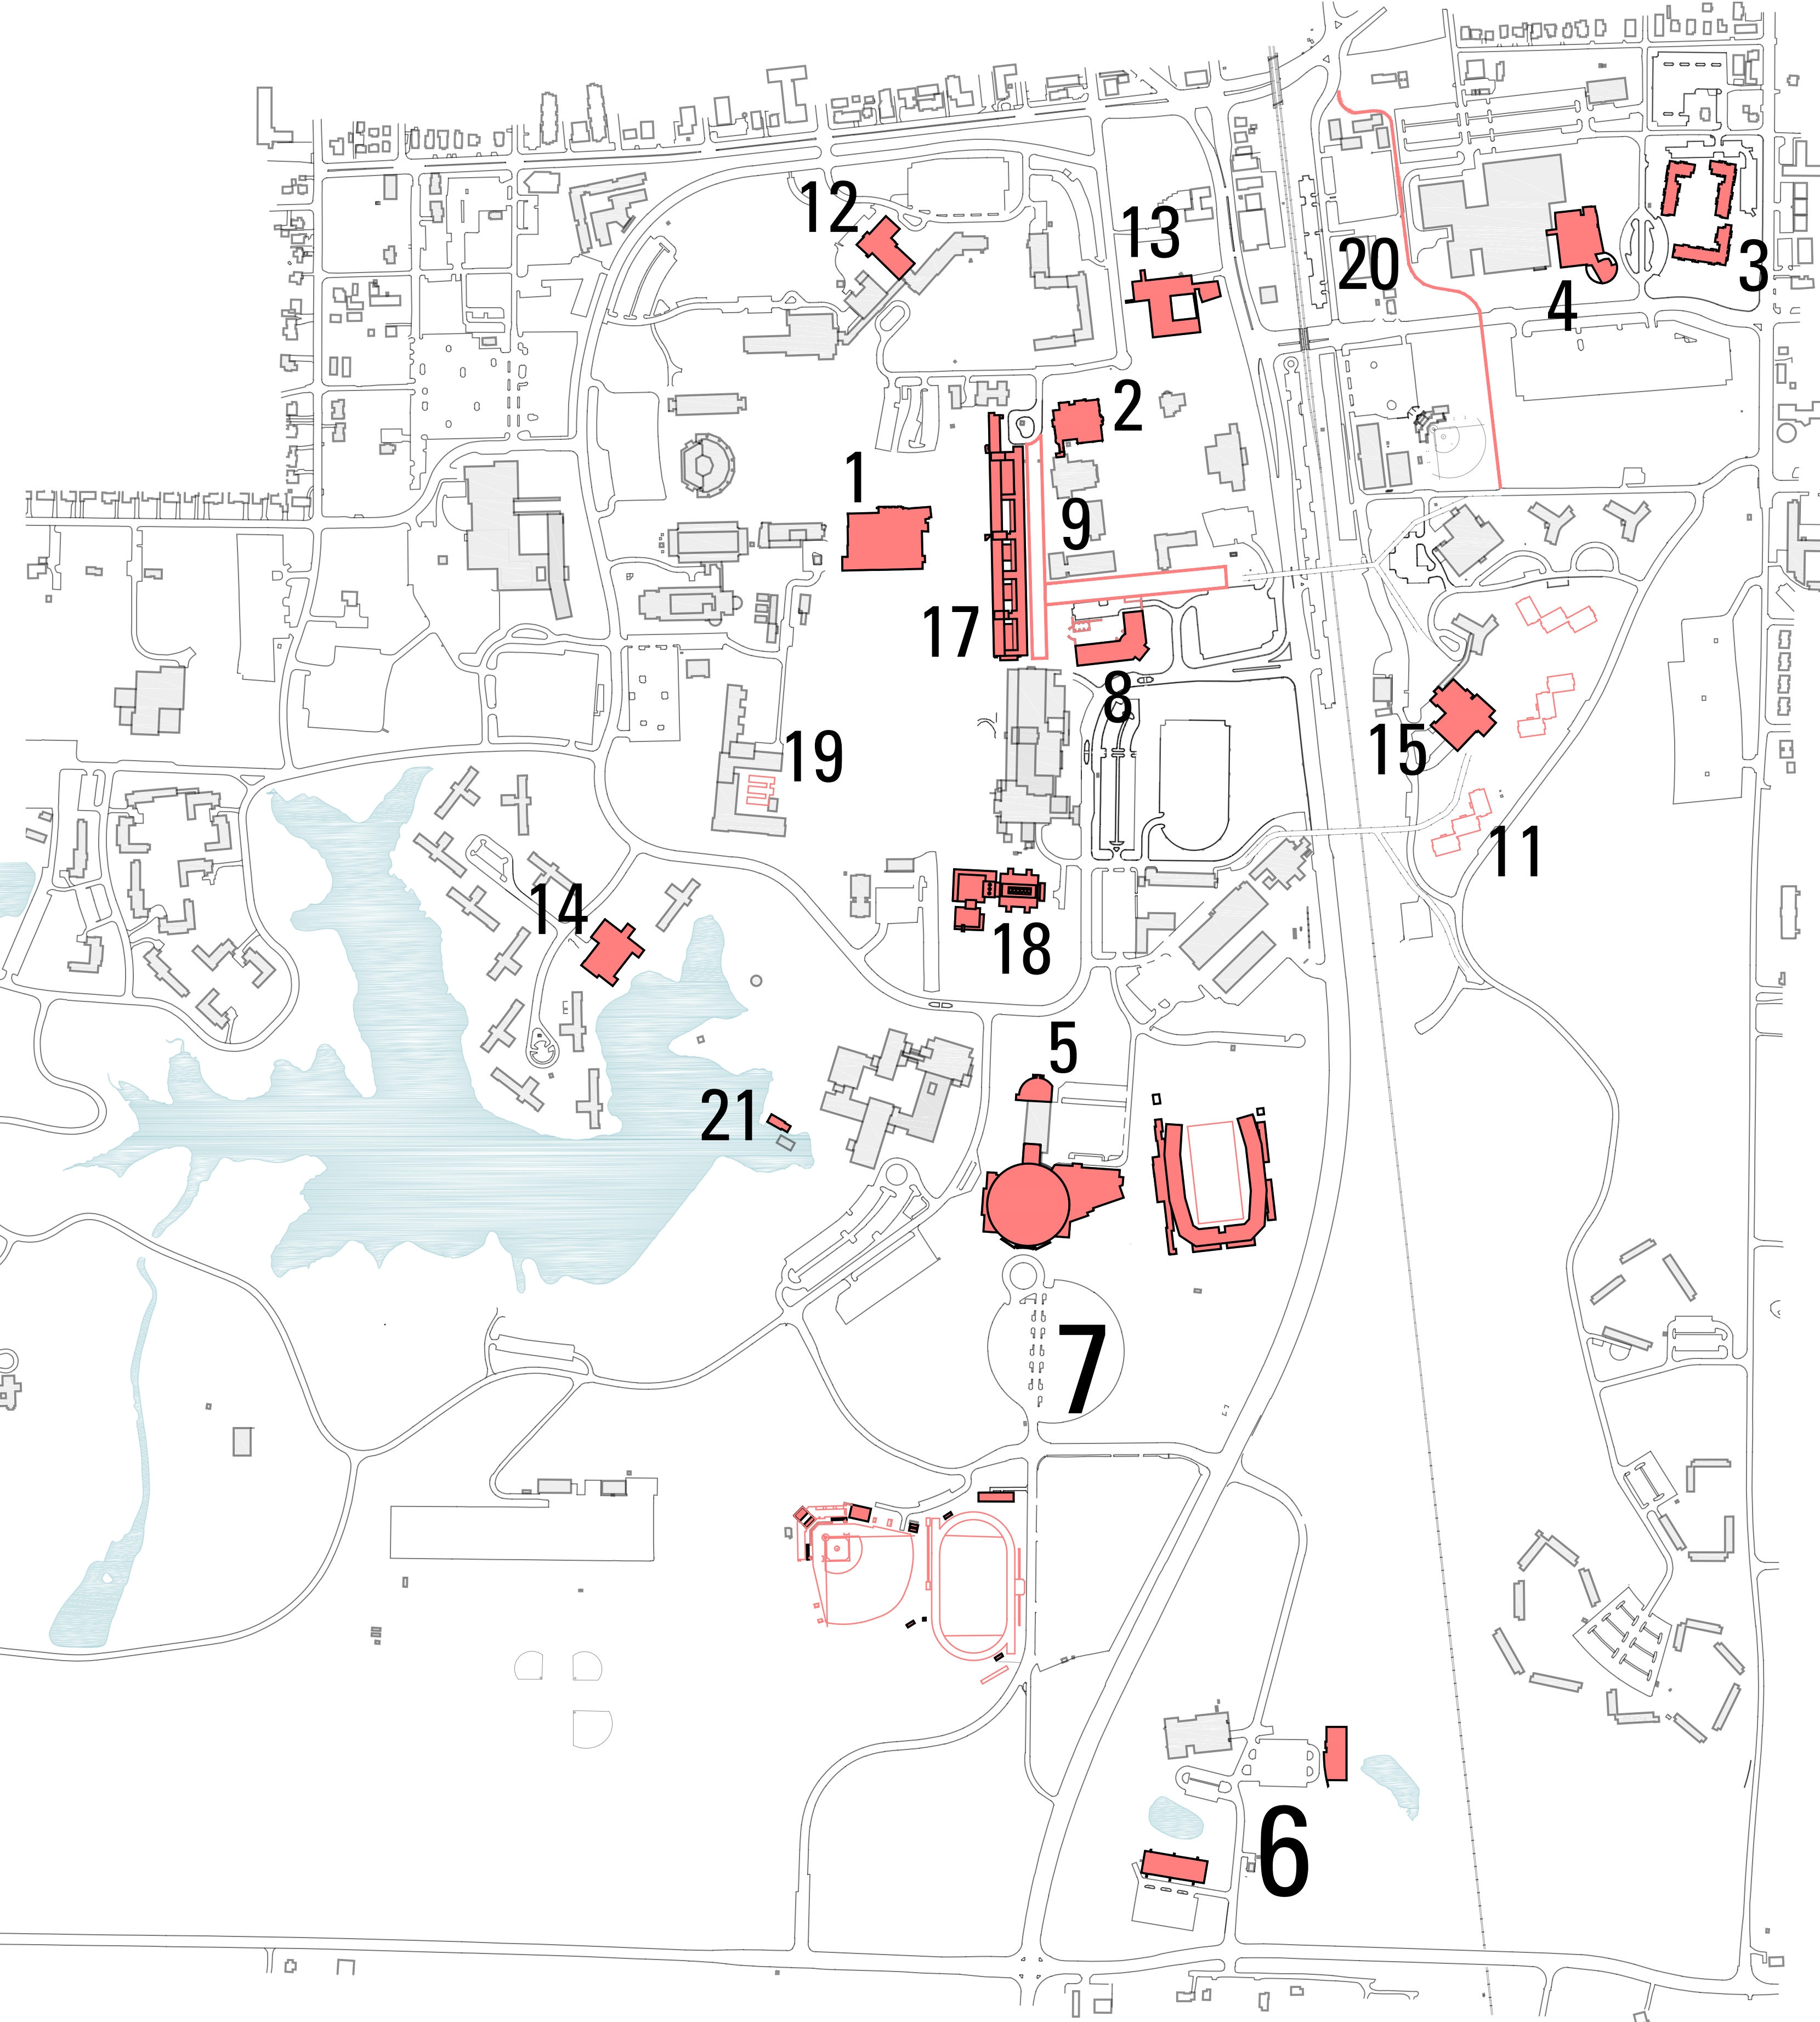

Legend & Index

Completed

- 1 Morris Library Renovation
- 2 Altgeld Hall Renovation
- 3 Wall & Grand Apartments
- 4 Student Health Center
- 5 Troutt-Wittman Academic and Training Center
- 6 Southern Illinois Research Park
One Enterprise Place
One Innovation Place
- 7 Saluki Way
Saluki Stadium
SIU Arena Renovation
Boydston Center
Lew Hartzog Track and Field Complex
Richard "Itchy" Jones Stadium Renovation
- 8 Student Services Building
Faner Pedestrian Mall
Student Services Plaza
- 9 Major Pedestrian Walkways
Faner Pedestrian Mall
Student Services Plaza
- 10 Transportation Education Center
- 11 Triads Demolition
- 12 Pulliam Hall Renovation
- 13 Quigley Hall Renovation
- 14 Lentz Hall Renovation
- 15 Trueblood Hall Renovation
- 16 McLafferty Annex Renovation
- 17 Faner Hall HVAC Renovation
- 18 Neckers Building HVAC Renovation
- 19 Agriculture Greenhouse Demolition
- 20 Bike/Pedestrian Path (City Project)
- 21 Ralph E. Becker Pavilion Renovation

Southern Illinois Airport

Southern Illinois University Carbondale