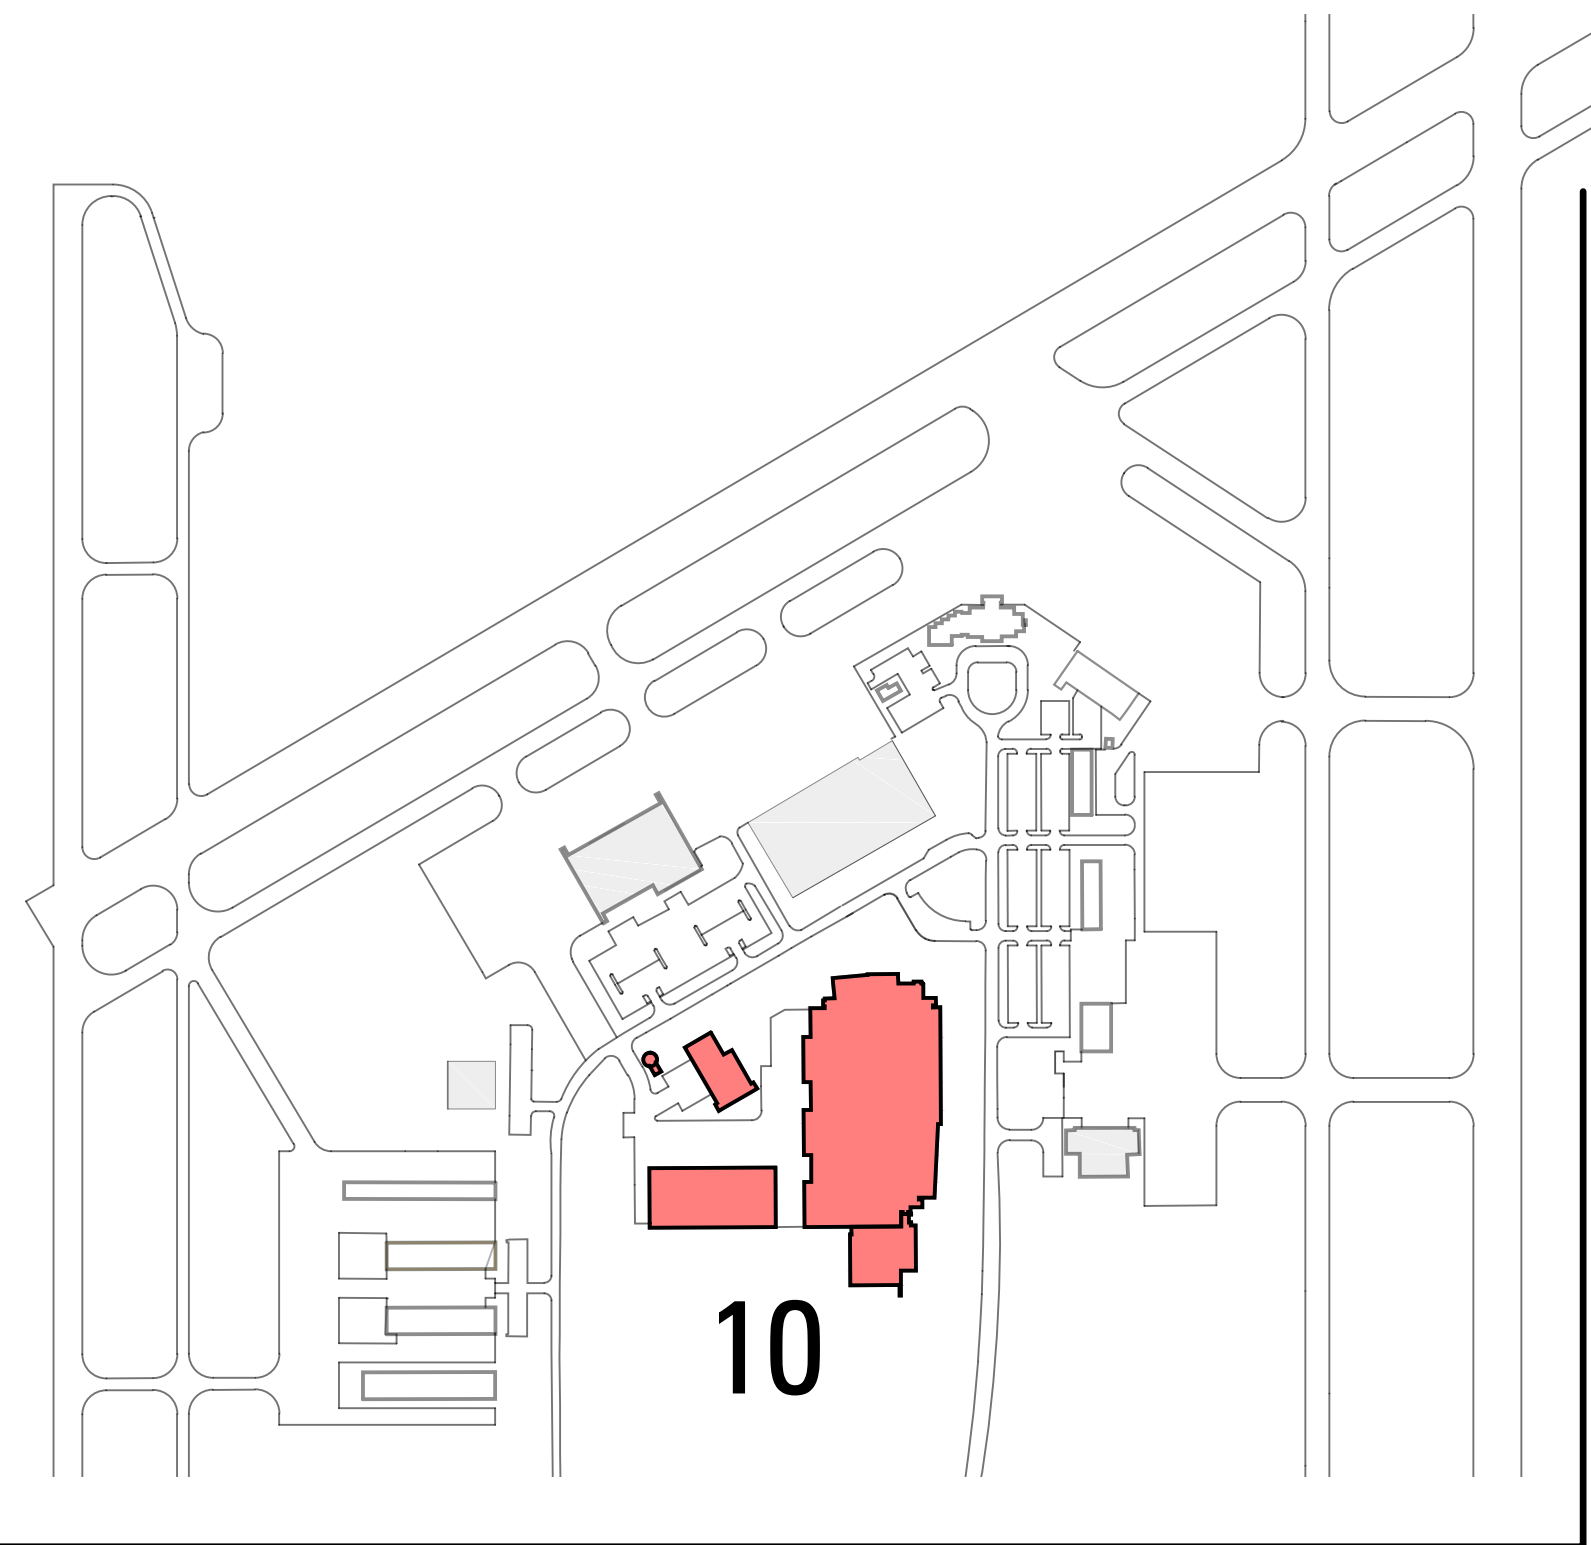

Legend & Index

Completed

- 1 Morris Library Renovation
- 2 Altgeld Hall Renovation
- 3 Wall & Grand Apartments
- 4 Student Health Center
- 5 Troutt-Wittman Academic and Training Center
- 6 Southern Illinois Research Park
One Enterprise Place
One Innovation Place
- 7 Saluki Way
Saluki Stadium
SIU Arena Renovation
Boydston Center
Lew Hartzog Track and Field Complex
Richard "Itchy" Jones Stadium Renovation
- 8 Student Services Building
Faner Pedestrian Mall
Student Services Plaza
- 9 Major Pedestrian Walkways
Faner Pedestrian Mall
Student Services Plaza
- 10 Transportation Education Center
- 11 Triads Demolition
- 12 Pulliam Hall Renovation
- 13 Quigley Hall Renovation
- 14 Lentz Hall Renovation
- 15 Trueblood Hall Renovation
- 16 McLafferty Annex Renovation
- 17 Faner Hall HVAC Renovation
- 18 Neckers Building HVAC Renovation
- 19 Agriculture Greenhouse Demolition
- 20 Bike/Pedestrian Path (City Project)
- 21 Ralph E. Becker Pavilion Renovation