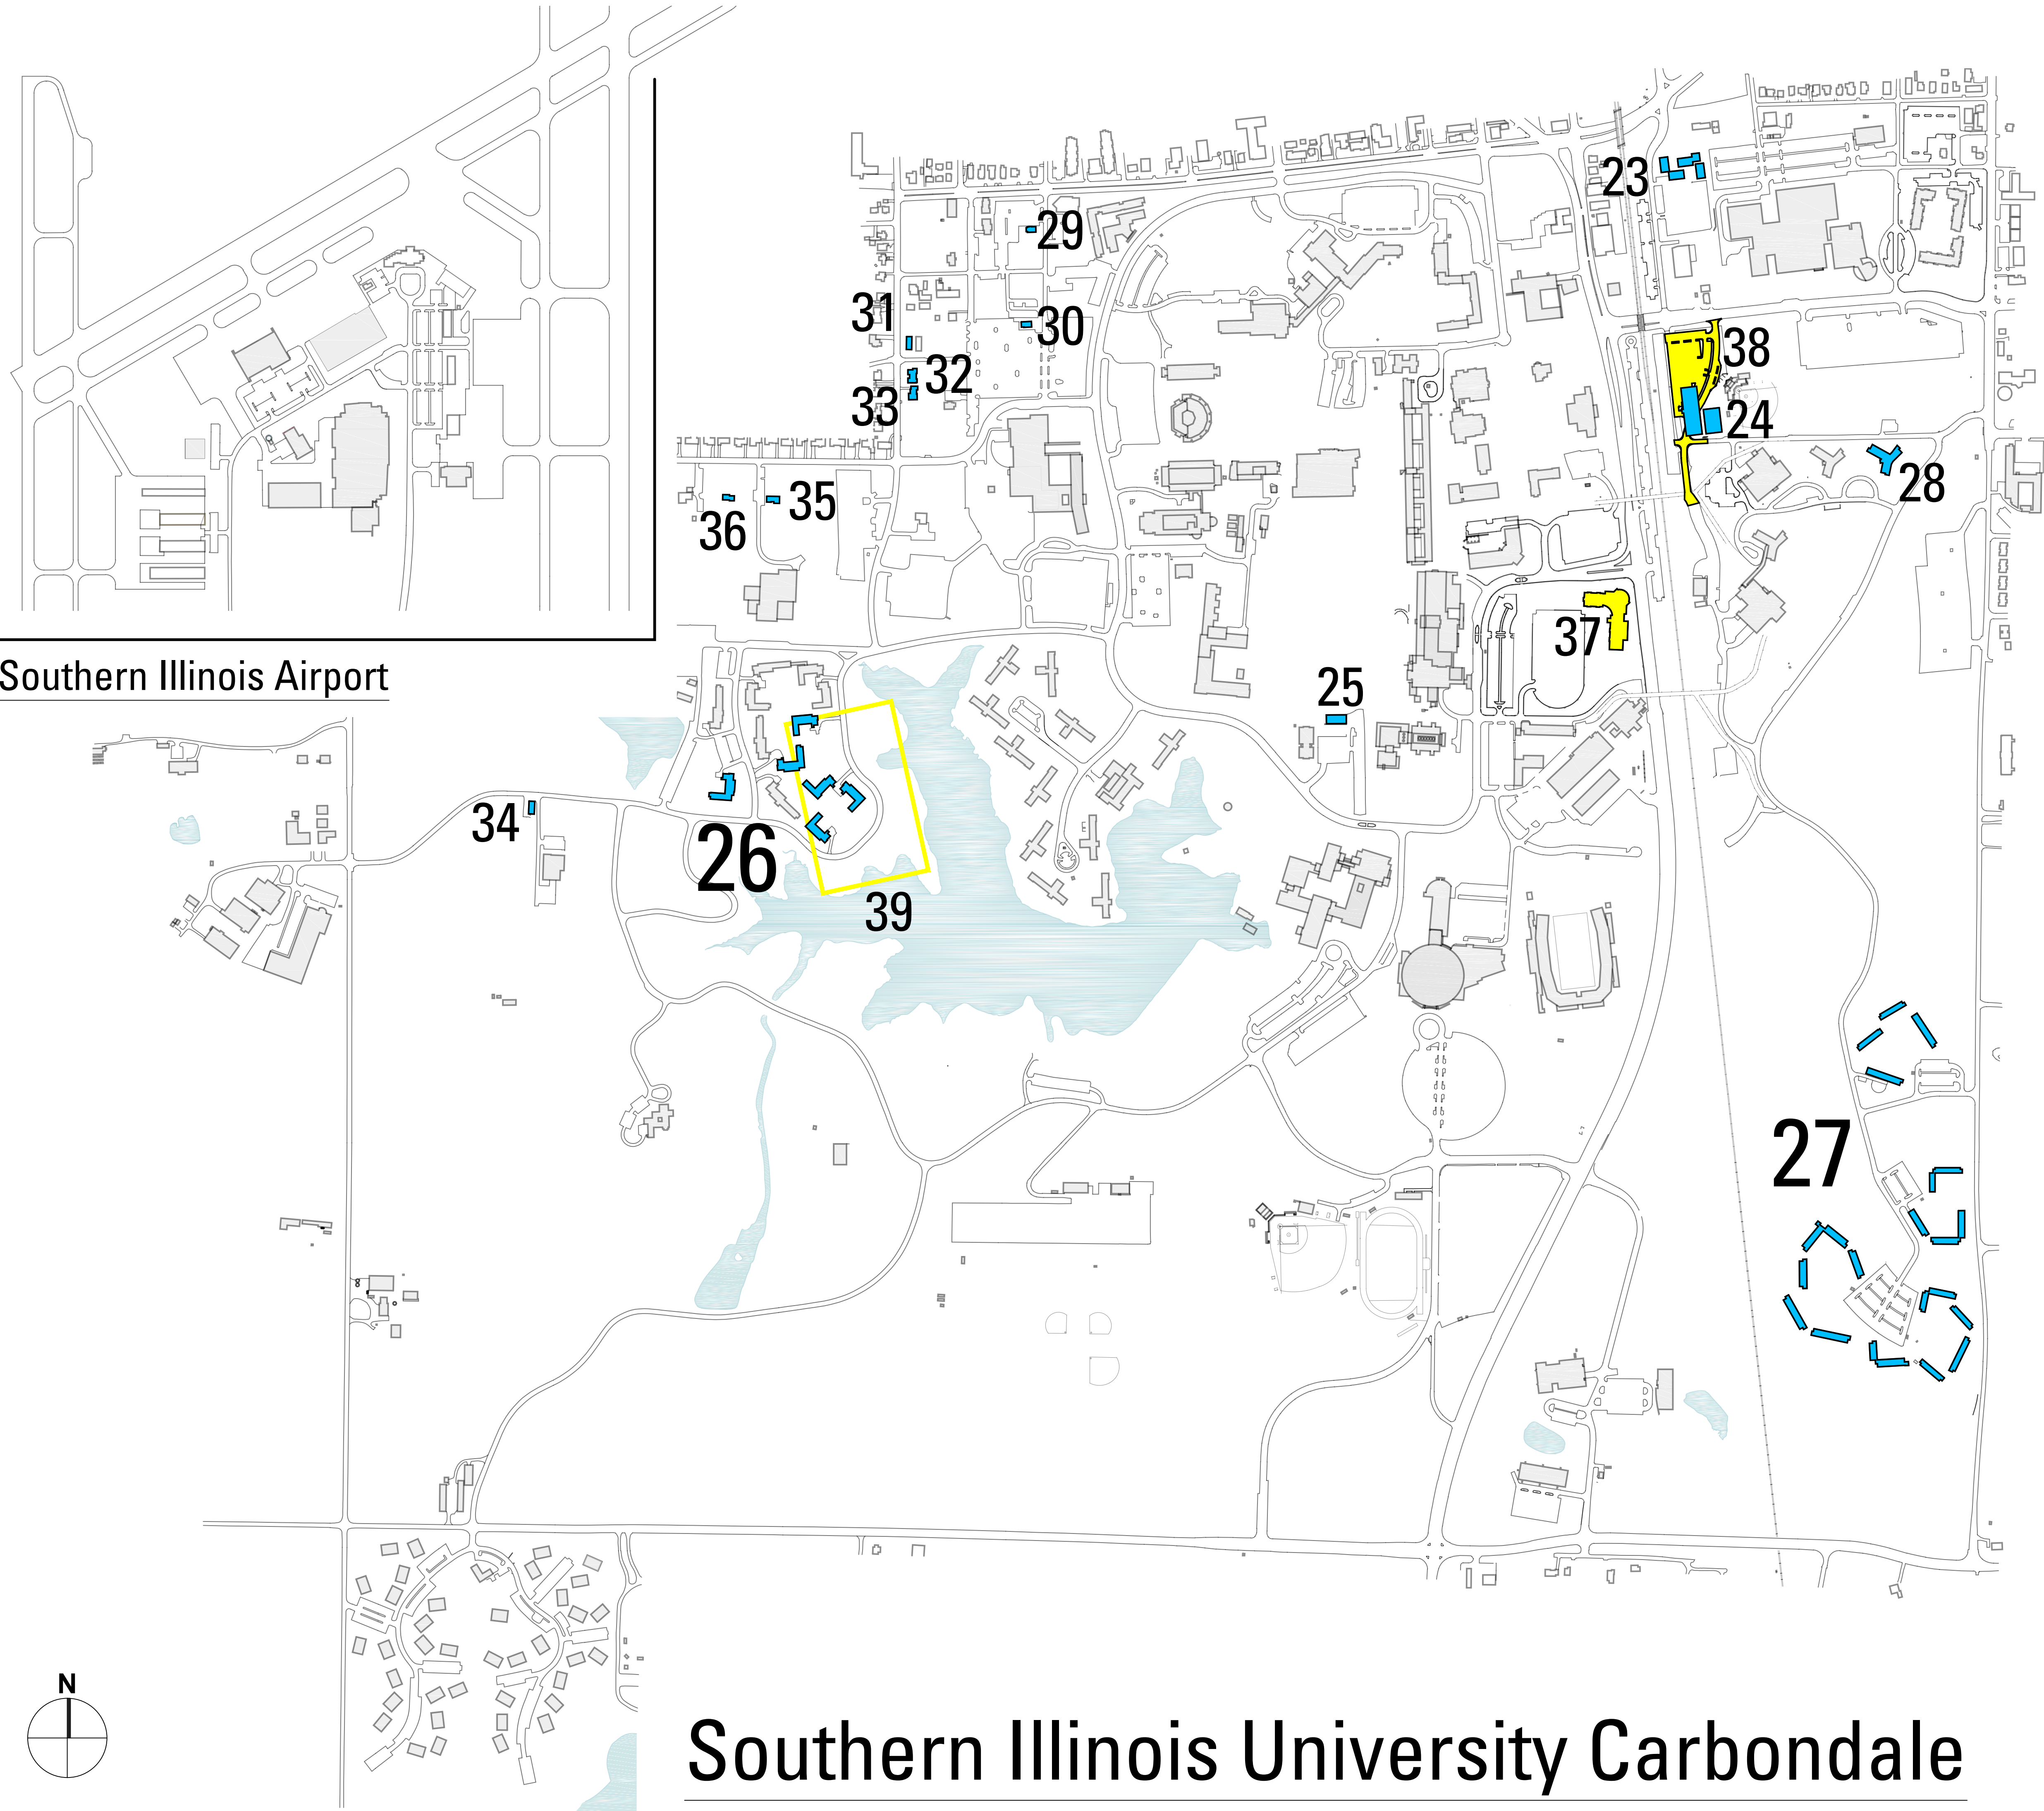

## Legend & Index

Future Demolition	23	Washington Square Buildings A1, A2, B, C, and D
	24	Blue Barracks
	25	Quonset Building T-29
	26	Greek Row
	27	Southern Hills
	28	Schneider Hall
	29	808 South Forest Avenue
	30	910 South Forest Avenue
	31	913 South Oakland Avenue
	32	1001 South Oakland Avenue
Future	33	1003 South Oakland Avenue
	34	1435 Poultry Center Road
	35	1205 West Chautauqua Street
	36	1209 West Chautauqua Street
	37	Alumni/Foundation Building
	38	Realignment of Washington Street & New Parking Lot 55
	39	University Housing/Residence Hall

# Southern Illinois University Carbondale