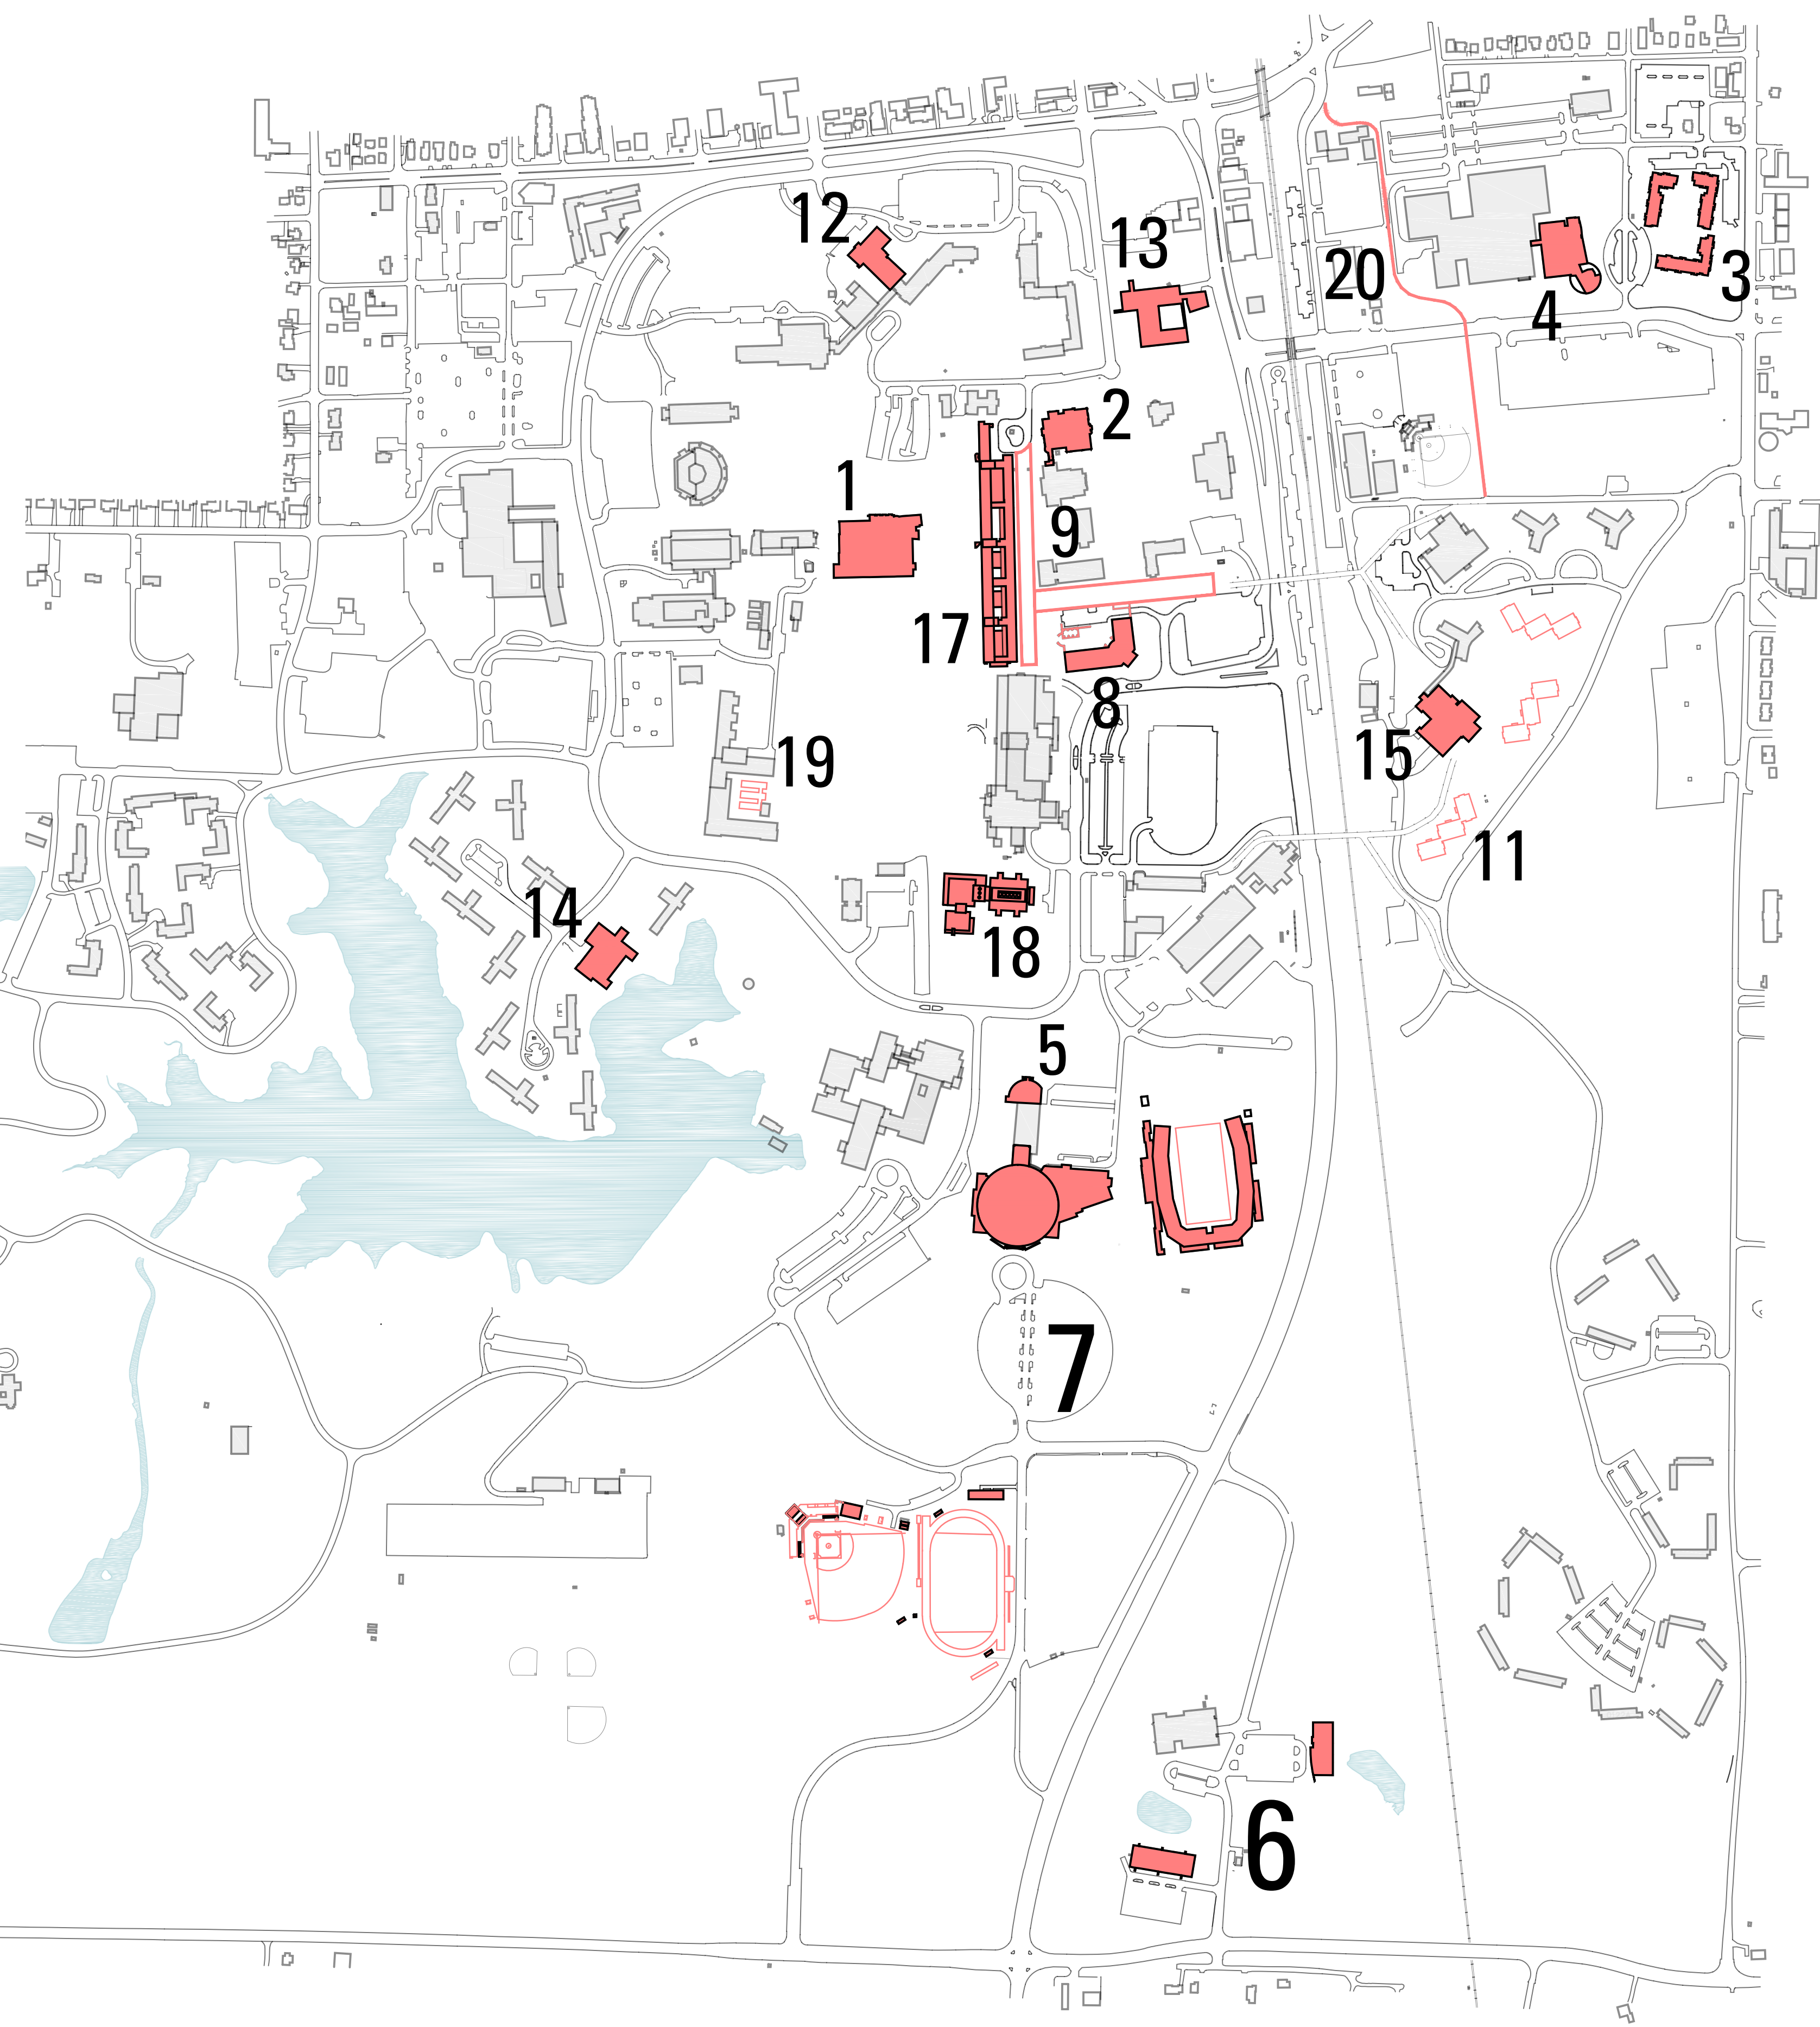

Legend & Index

- 1 Morris Library Renovation
- 2 Altgeld Hall Renovation
- 3 Wall & Grand Apartments
- 4 Student Health Center
- 5 Troutt-Wittman Academic and Training Center
- 6 Southern Illinois Research Park
One Enterprise Place
One Innovation Place
- 7 Saluki Way
Saluki Stadium
SIU Arena Renovation
Boydston Center
Lew Hartzog Track and Field Complex
Richard "Itchy" Jones Stadium Renovation
- 8 Student Services Building
- 9 Major Pedestrian Walkways
Faner Pedestrian Mall
Student Services Plaza
- 10 Transportation Education Center
- 11 Triads Demolition
- 12 Pulliam Hall Renovation
- 13 Quigley Hall Renovation
- 14 Lentz Hall Renovation
- 15 Trueblood Hall Renovation
- 16 McLafferty Annex Renovation
- 17 Faner Hall HVAC Renovation
- 18 Neckers Building HVAC Renovation
- 19 Agriculture Greenhouse Demolition
- 20 Bike/Pedestrian Path (City Project)

Completed

Southern Illinois Airport

Southern Illinois University Carbondale