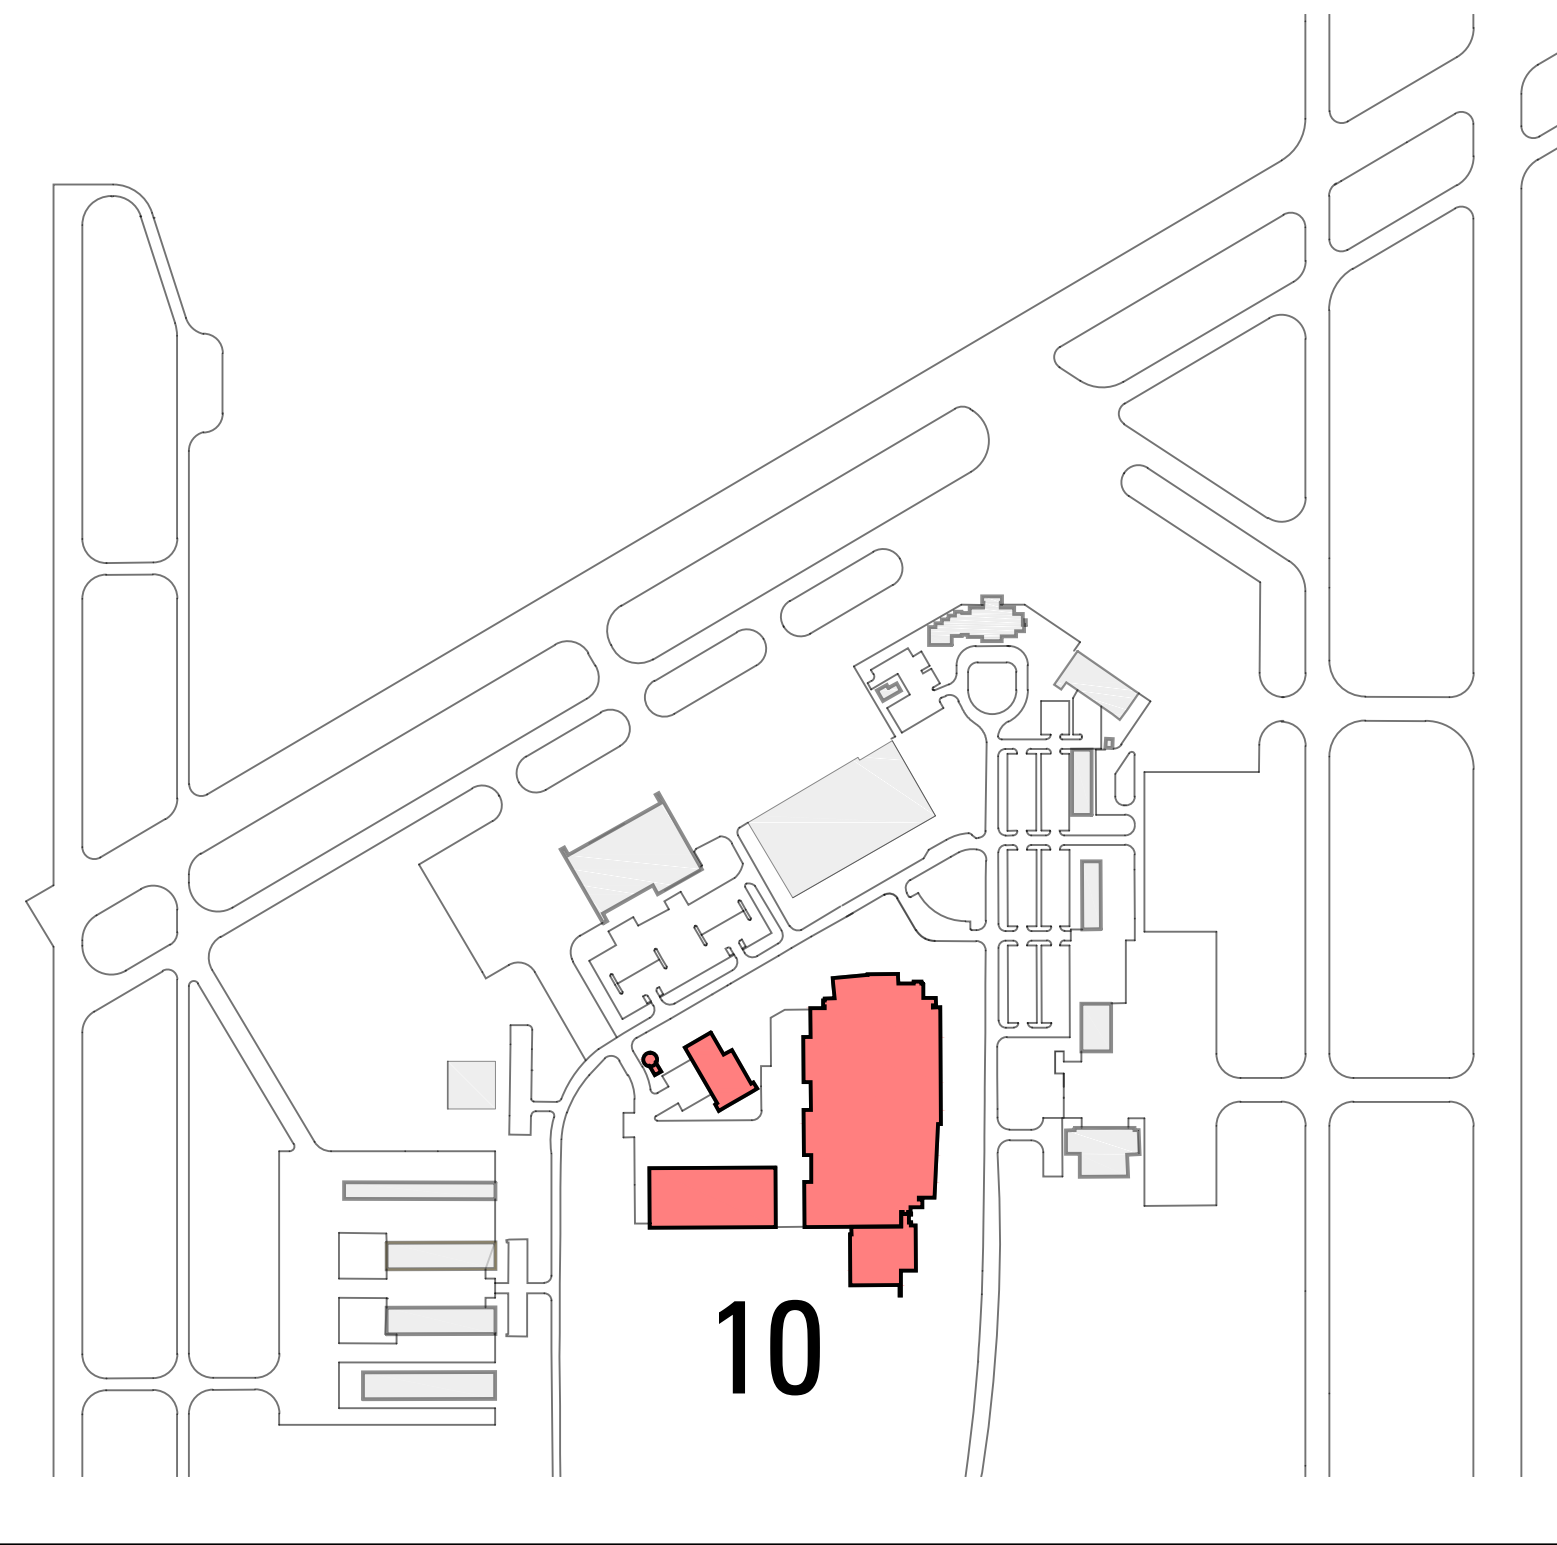

Legend & Index

- 1 Morris Library Renovation
- 2 Altgeld Hall Renovation
- 3 Wall & Grand Apartments
- 4 Student Health Center
- 5 Troutt-Wittman Academic and Training Center
- 6 Southern Illinois Research Park
  One Enterprise Place
  One Innovation Place
- 7 Saluki Way
  Saluki Stadium
  SIU Arena Renovation
  Boydston Center
  Lew Hartzog Track and Field Complex
  Richard "Itchy" Jones Stadium Renovation
- 8 Student Services Building
- 9 Major Pedestrian Walkways
  Faner Pedestrian Mall
  Student Services Plaza
- 10 Transportation Education Center
- 11 Triads Demolition
- 12 Pulliam Hall Renovation
- 13 Quigley Hall Renovation
- 14 Lentz Hall Renovation
- 15 Trueblood Hall Renovation
- 16 McLafferty Annex Renovation
- 17 Faner Hall HVAC Renovation
- 18 Neckers Building HVAC Renovation

Completed

Southern Illinois Airport