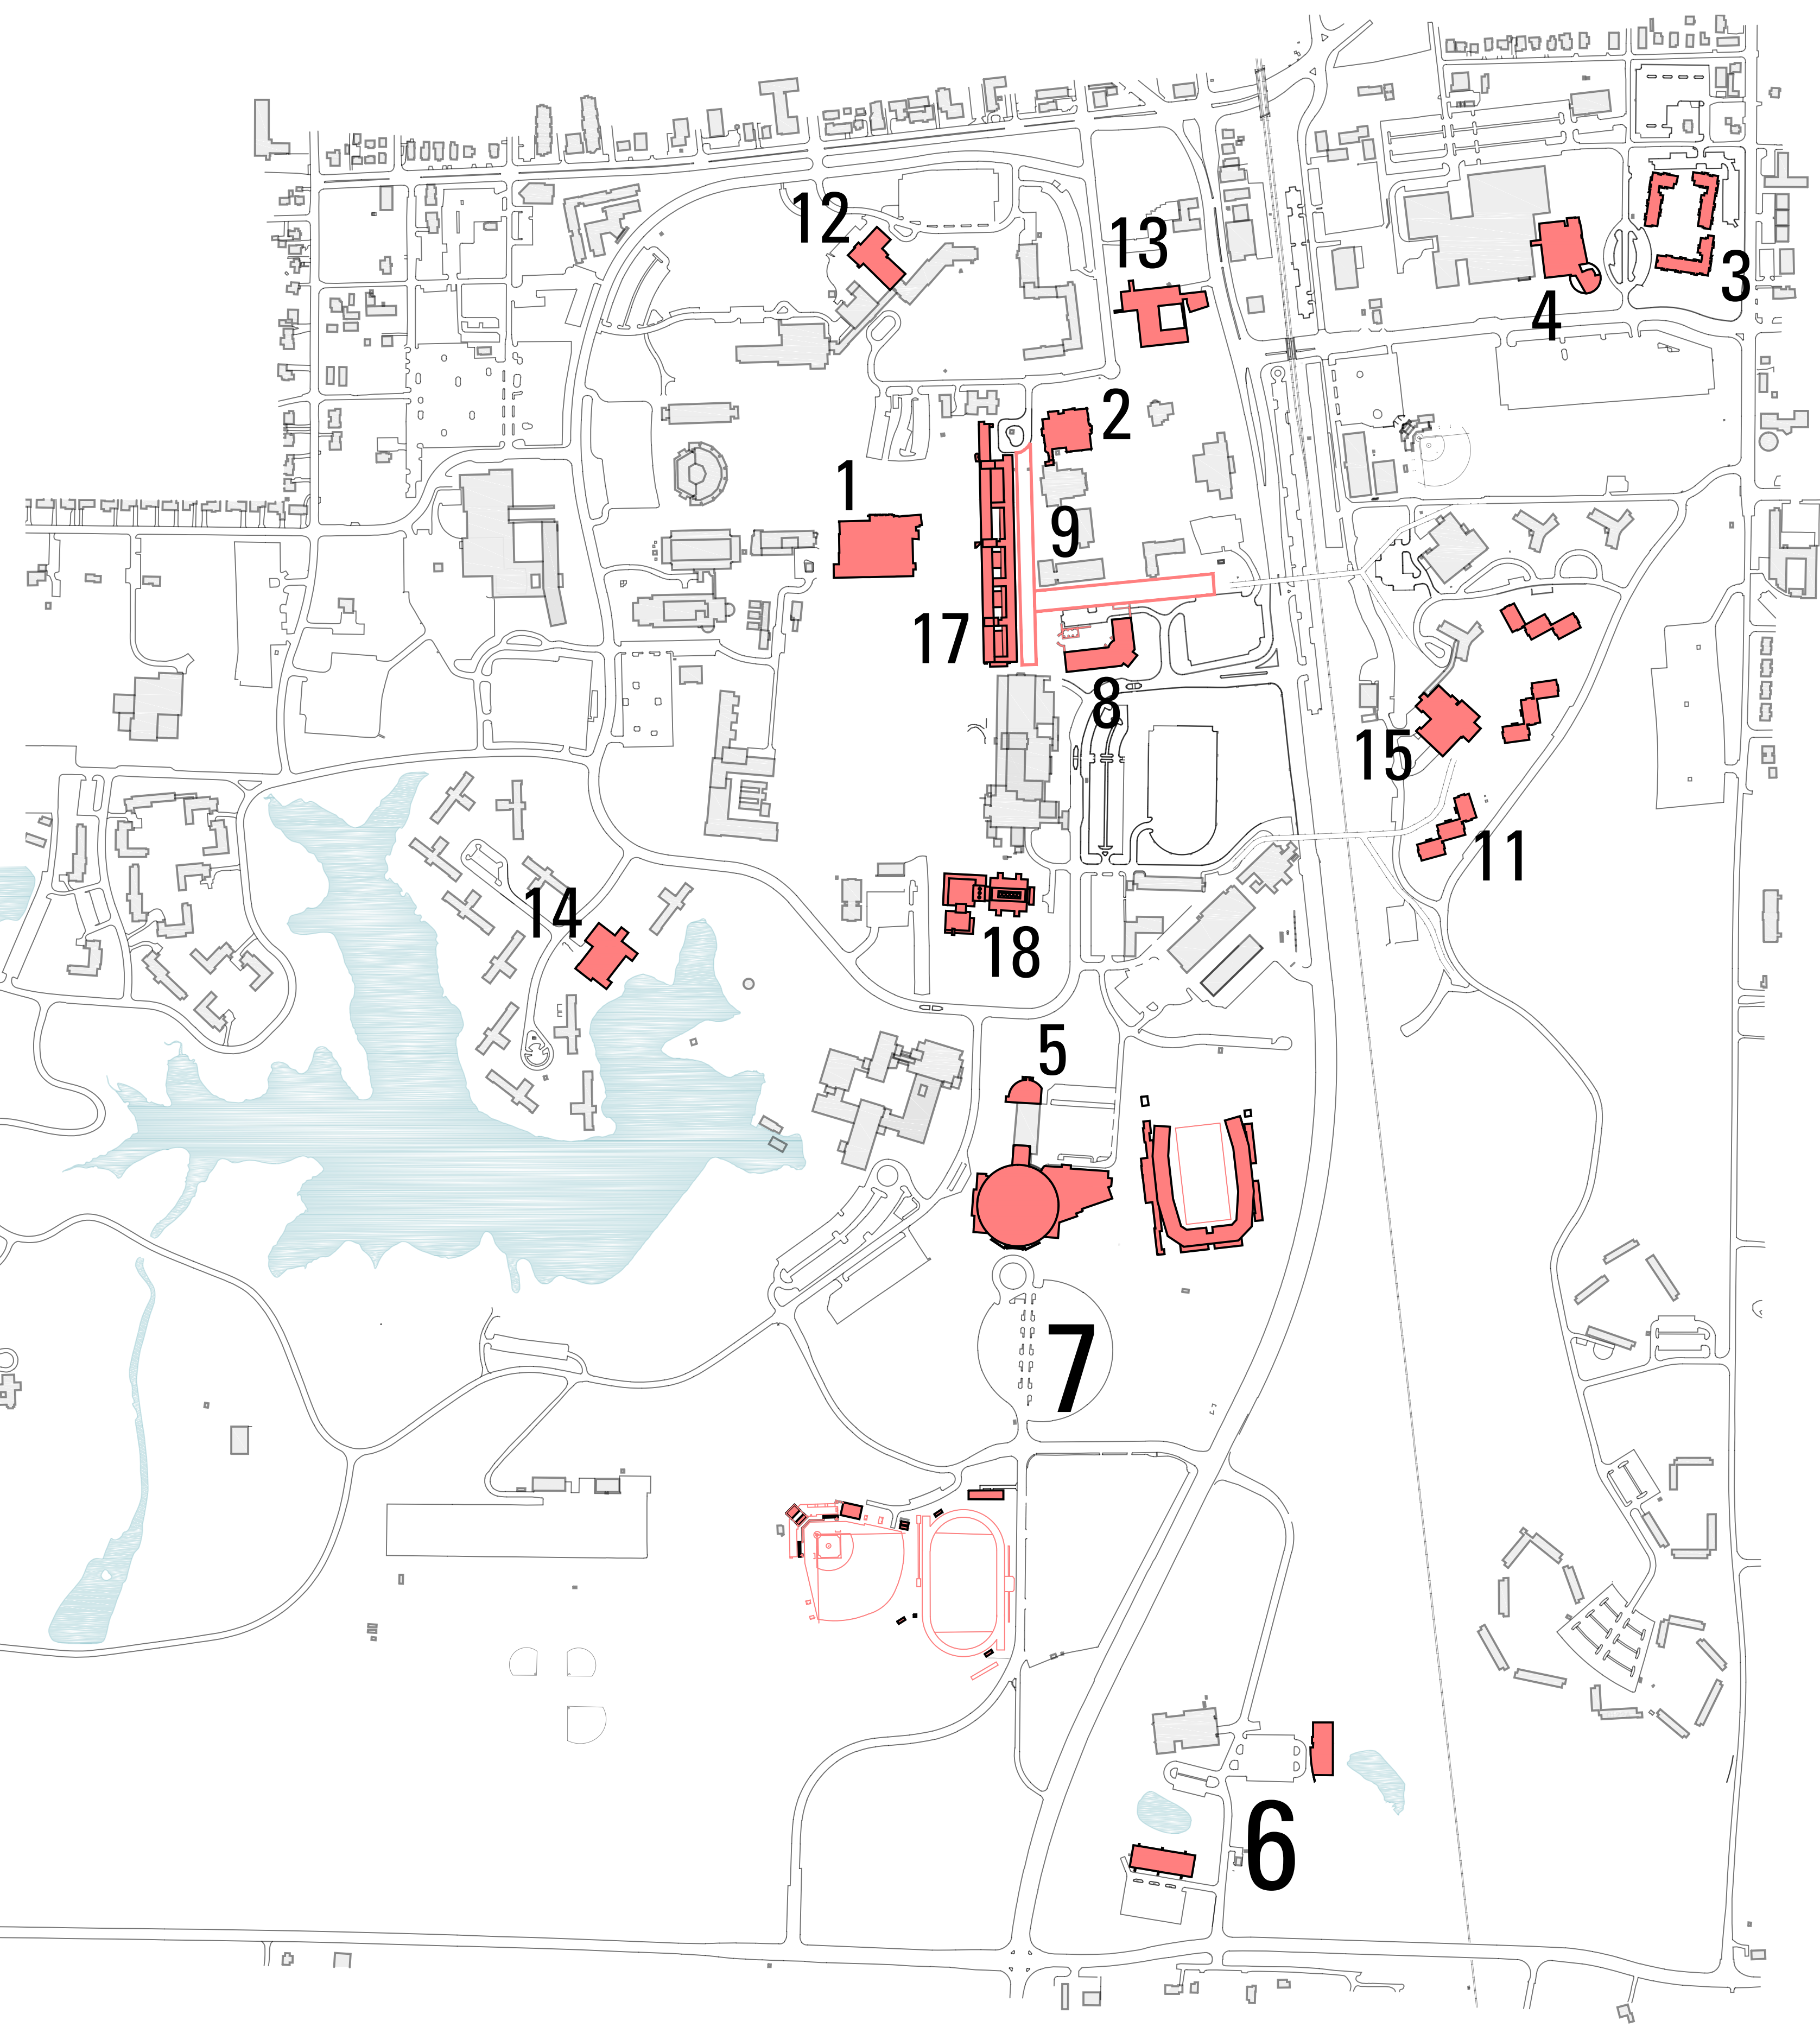

## Legend & Index

- 1 Morris Library Renovation
- 2 Altgeld Hall Renovation
- 3 Wall & Grand Apartments
- 4 Student Health Center
- 5 Troutt-Wittman Academic and Training Center
- 6 Southern Illinois Research Park  
One Enterprise Place  
One Innovation Place
- 7 Saluki Way  
Saluki Stadium  
SIU Arena Renovation  
Boydston Center  
Lew Hartzog Track and Field Complex  
Richard "Itchy" Jones Stadium Renovation
- 8 Student Services Building
- 9 Major Pedestrian Walkways  
Faner Pedestrian Mall  
Student Services Plaza
- 10 Transportation Education Center
- 11 Triads Demolition
- 12 Pulliam Hall Renovation
- 13 Quigley Hall Renovation
- 14 Lentz Hall Renovation
- 15 Trueblood Hall Renovation
- 16 McLafferty Annex Renovation
- 17 Faner Hall HVAC Renovation
- 18 Neckers Building HVAC Renovation

Completed

Southern Illinois Airport