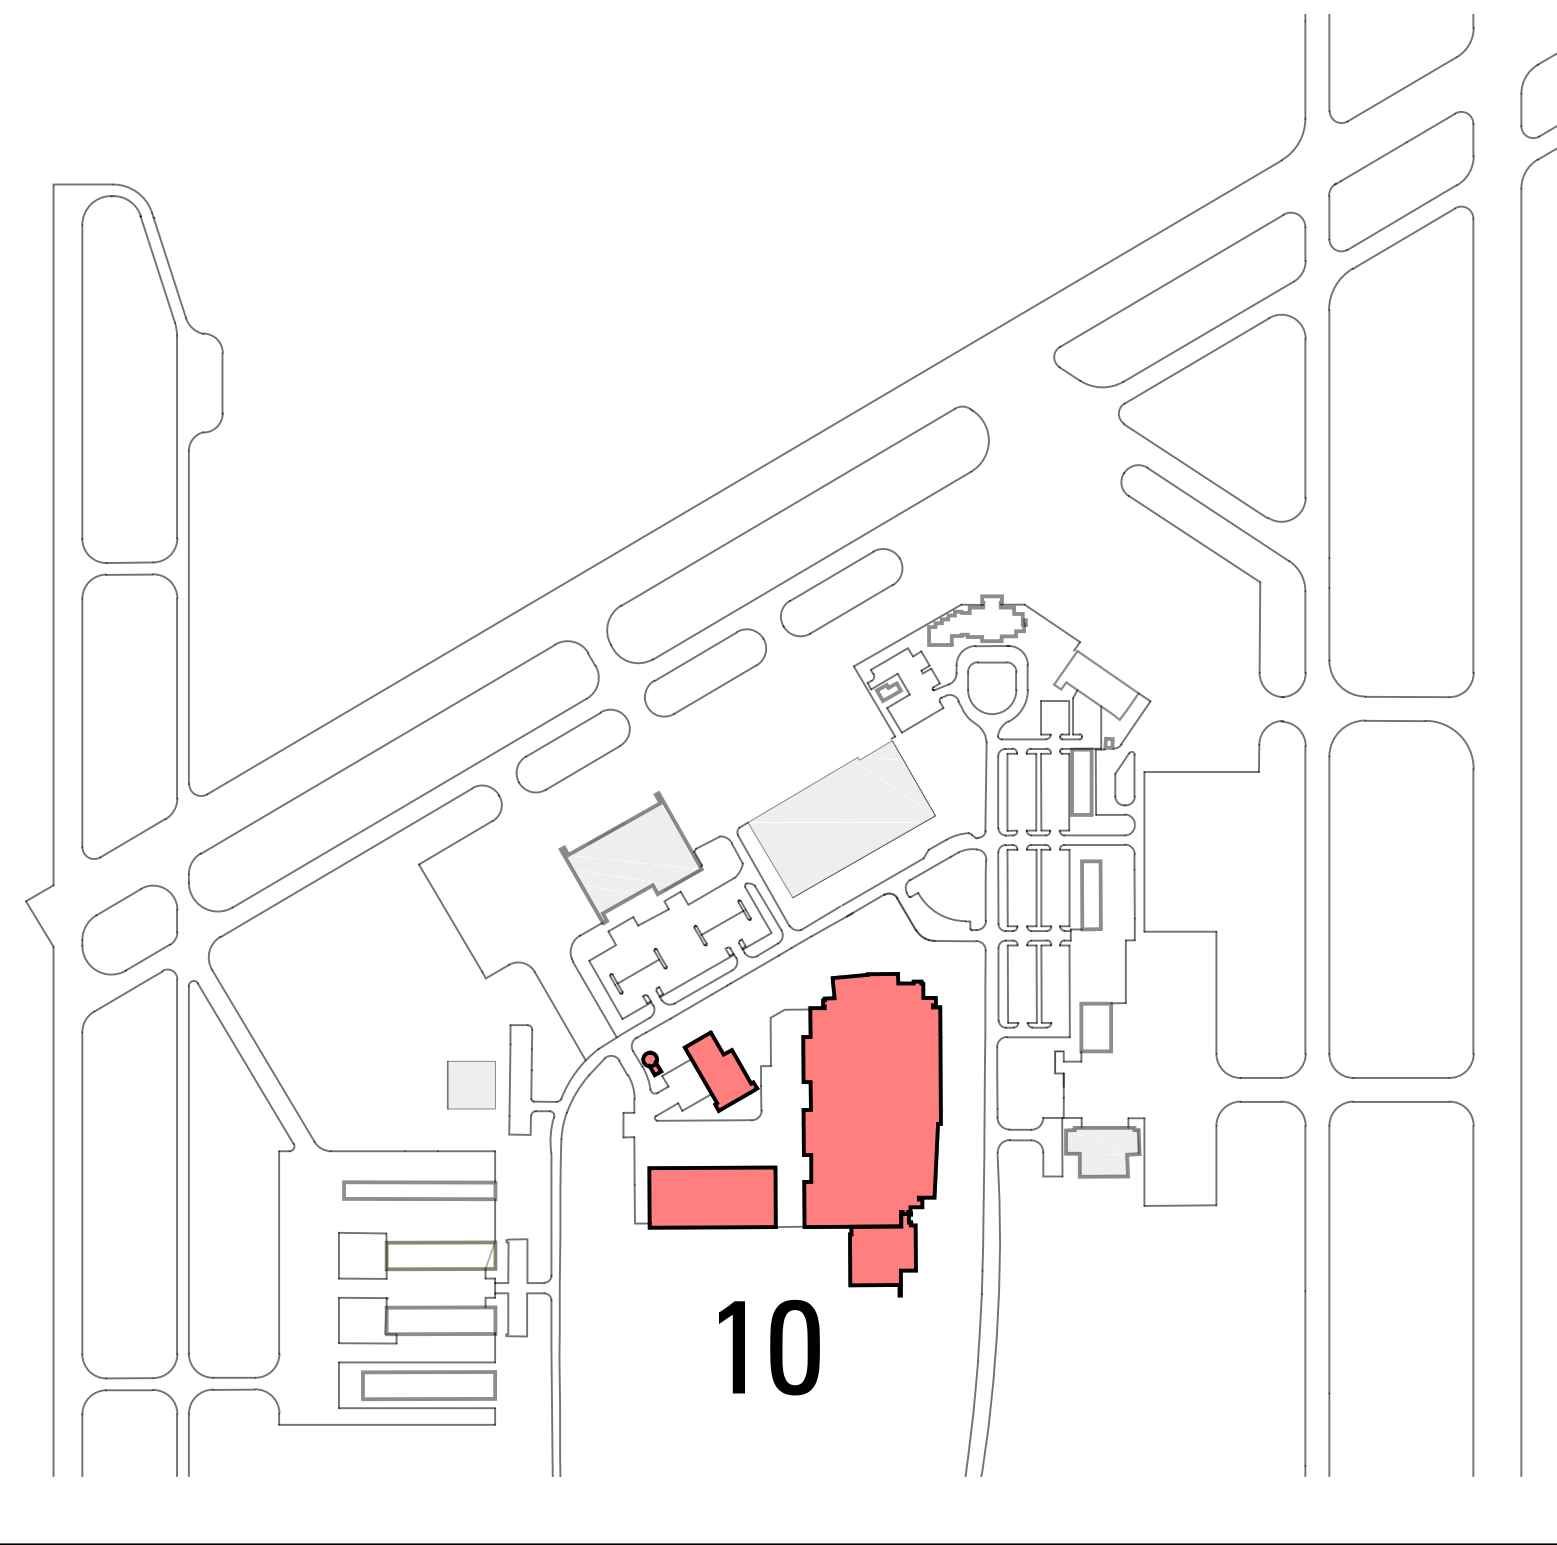

Legend & Index

1. 1 Morris Library Renovation
2. 2 Altgeld Hall Renovation
3. 3 Wall & Grand Apartments
4. 4 Student Health Center
5. 5 Troutt-Wittman Academic and Training Center
6. 6 Southern Illinois Research Park
   One Enterprise Place
   One Innovation Place
7. 7 Saluki Way
   Saluki Stadium
   SIU Arena Renovation
   Boydston Center
   Lew Hartzog Track and Field Complex
   Richard "Itchy" Jones Stadium Renovation
8. 8 Student Services Building
9. 9 Major Pedestrian Walkways
   Faner Pedestrian Mall
   Student Services Plaza
10. 10 Transportation Education Center
11. 11 Triads Demolition
12. 12 Pulliam Hall Renovation
13. 13 Quigley Hall Renovation
14. 14 Lentz Hall Renovation
15. 15 Trueblood Hall Renovation
16. 16 McLafferty Annex Renovation
17. 17 Faner Hall HVAC Renovation
18. 18 Neckers Building HVAC Renovation
19. 19 Agriculture Greenhouse Demolition
20. 20 Bike/Pedestrian Path (City Project)

Completed

Southern Illinois Airport